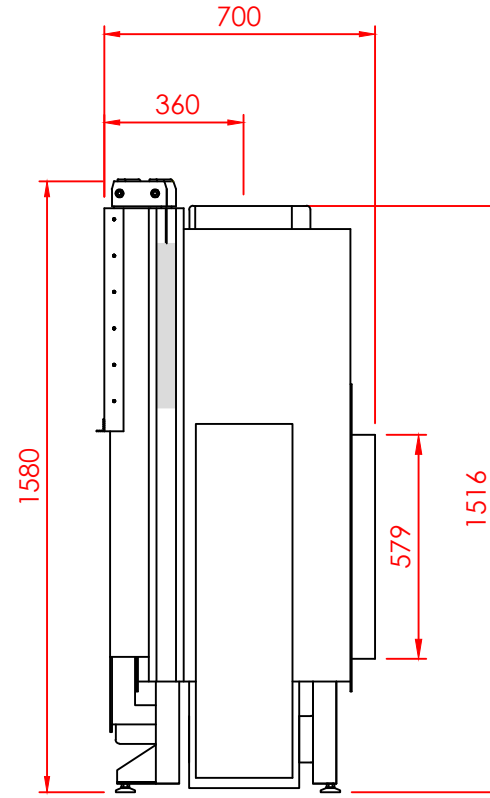

Top

Front

Side

Series:	TUNNEL
Model:	Optimal
Type:	80
Specials:	STD
<p>All dimensions in mm General dimension tolerances up to 7mm All illustrations and drawings are protected by copyright. Exploitation or publication, even of individual details, only with our permission. Technical changes and errors reserved.</p>	
	
<p>Nea Redestos, Thermi, 57001 Thessaloniki GREECE t: +30 2310 461386 f: +30 2310 461493 e: info@regal.com.gr www.tzakiaregal.gr www.regal.com.gr</p>	

Top

Front

Side

Series:	TUNNEL
Model:	Optimal
Type:	80
Specials:	AERO
<p>All dimensions in mm General dimension tolerances up to 7mm All illustrations and drawings are protected by copyright. Exploitation or publication, even of individual details, only with our permission. Technical changes and errors reserved.</p>	
	
<p>Nea Redestos, Thermi, 57001 Thessaloniki GREECE t: +30 2310 461386 f: +30 2310 461493 e: info@regal.com.gr www.tzakiaregal.gr www.regal.com.gr</p>	