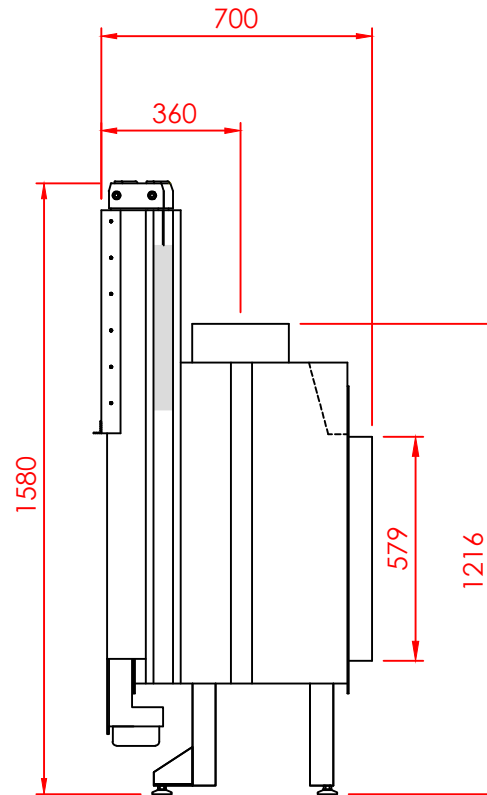

Top

Front

Side

Series:	TUNNEL
Model:	Optimal
Type:	80
Specials:	STD
<p>All dimensions in mm General dimension tolerances up to 7mm All illustrations and drawings are protected by copyright. Exploitation or publication, even of individual details, only with our permission. Technical changes and errors reserved.</p>	
	
<p>Nea Redestos, Thermi, 57001 Thessaloniki GREECE t: +30 2310 461386 f: +30 2310 461493 e: info@regal.com.gr www.tzakiaregal.gr www.regal.com.gr</p>	

Top

Front

Side

Series:	TUNNEL
Model:	Optimal
Type:	80
Specials:	AERO
<p>All dimensions in mm General dimension tolerances up to 7mm All illustrations and drawings are protected by copyright. Exploitation or publication, even of individual details, only with our permission. Technical changes and errors reserved.</p>	
	
<p>Nea Redestos, Thermi, 57001 Thessaloniki GREECE t: +30 2310 461386 f: +30 2310 461493 e: info@regal.com.gr www.tzakiaregal.gr www.regal.com.gr</p>	