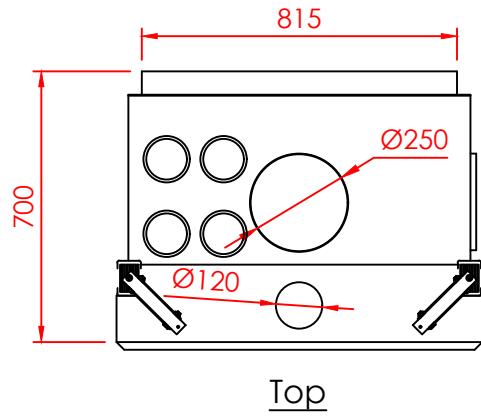

Top

Front

Side

Series:	TUNNEL
Model:	Optimal
Type:	80
Specials:	STD
<p>All dimensions in mm General dimension tolerances up to 7mm All illustrations and drawings are protected by copyright. Exploitation or publication, even of individual details, only with our permission. Technical changes and errors reserved.</p>	
	
<p>Nea Redestos, Thermi, 57001 Thessaloniki GREECE t: +30 2310 461386 f: +30 2310 461493 e: info@regal.com.gr www.tzakiaregal.gr www.regal.com.gr</p>	

Top

Front

Side

Series:	TUNNEL
Model:	Optimal
Type:	80
Specials:	AERO
<p>All dimensions in mm General dimension tolerances up to 7mm All illustrations and drawings are protected by copyright. Exploitation or publication, even of individual details, only with our permission. Technical changes and errors reserved.</p>	
	
<p>Nea Redestos, Thermi, 57001 Thessaloniki GREECE t: +30 2310 461386 f: +30 2310 461493 e: info@regal.com.gr www.tzakiaregal.gr www.regal.com.gr</p>	