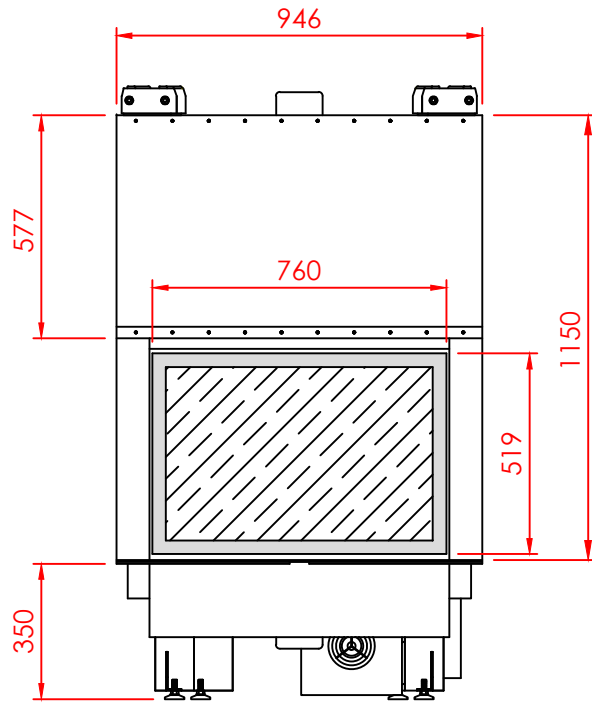

Top

Front

Side

Series:	TUNNEL
Model:	Optimal
Type:	80
Specials:	STD
<p>All dimensions in mm General dimension tolerances up to 7mm All illustrations and drawings are protected by copyright. Exploitation or publication, even of individual details, only with our permission. Technical changes and errors reserved.</p>	
	
<p>Nea Redestos, Thermi, 57001 Thessaloniki GREECE t: +30 2310 461386 f: +30 2310 461493 e: info@regal.com.gr www.tzakiaregal.gr www.regal.com.gr</p>	

Top

Front

Side

Series:	TUNNEL
Model:	Optimal
Type:	80
Specials:	AERO
<p>All dimensions in mm General dimension tolerances up to 7mm All illustrations and drawings are protected by copyright. Exploitation or publication, even of individual details, only with our permission. Technical changes and errors reserved.</p>	
	
<p>Nea Redestos, Thermi, 57001 Thessaloniki GREECE t: +30 2310 461386 f: +30 2310 461493 e: info@regal.com.gr www.tzakiaregal.gr www.regal.com.gr</p>	