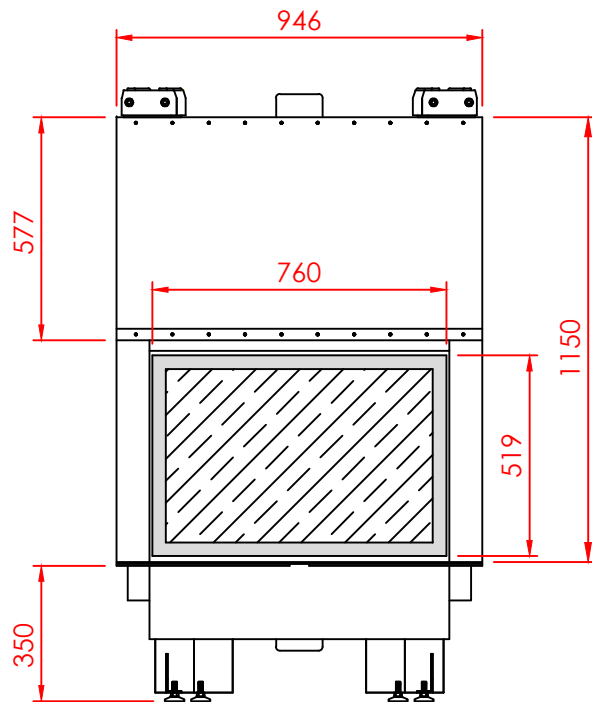

Top

Front

Side

Series:	TUNNEL
Model:	Optimal
Type:	80
Specials:	STD
<p>All dimensions in mm General dimension tolerances up to 7mm All illustrations and drawings are protected by copyright. Exploitation or publication, even of individual details, only with our permission. Technical changes and errors reserved.</p>	
	
<p>Nea Redestos, Thermi, 57001 Thessaloniki GREECE t: +30 2310 461386 f: +30 2310 461493 e: info@regal.com.gr www.tzakiaregal.gr www.regal.com.gr</p>	

Top

Front

Side

Series:	TUNNEL
Model:	Optimal
Type:	80
Specials:	AERO
<p>All dimensions in mm General dimension tolerances up to 7mm All illustrations and drawings are protected by copyright. Exploitation or publication, even of individual details, only with our permission. Technical changes and errors reserved.</p>	
	
<p>Nea Redestos, Thermi, 57001 Thessaloniki GREECE t: +30 2310 461386 f: +30 2310 461493 e: info@regal.com.gr www.tzakiaregal.gr www.regal.com.gr</p>	